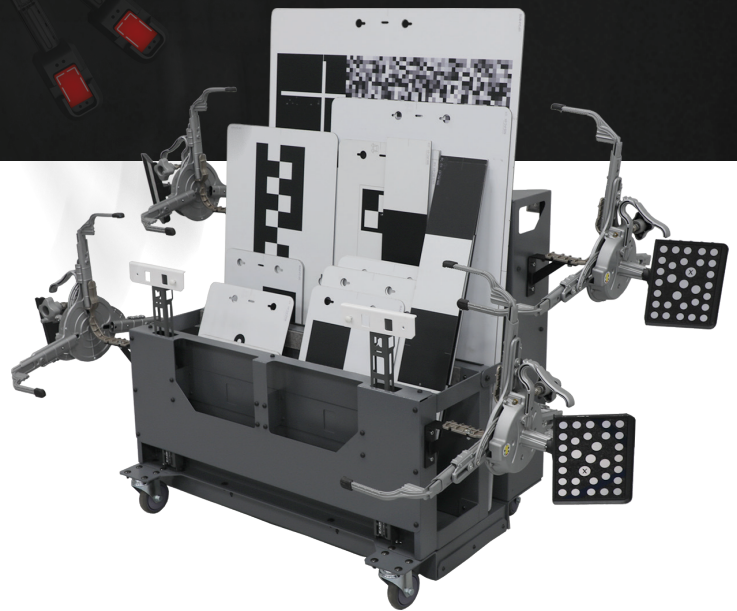

TRU-POINT™

ONE-STOP SOLUTION

STANDARD KIT

EESE505A

KIT INCLUDES:

STANDARD TARGET SET
MOBILE TARGET STORAGE CART
AC400 CLAMPS
CLAMP HANGERS
VIN SCANNER
TARGET AUXILIARY BAR

TARGET SET INCLUDES:

HON-FC-01	MAZ-FC-02	NIS-FC-02	TOY-FC-02
HON-FC-02	MB-FC-01	SUB-FC-01	TOY-FC-03
HYU-FC-01	MIT-FC-01	SUB-FC-02	VAG-FC-01
MAZ-FC-01	NIS-FC-01	TOY-FC-01	
RAD-11			

Visit myTru-Point.com for more information

JohnBean