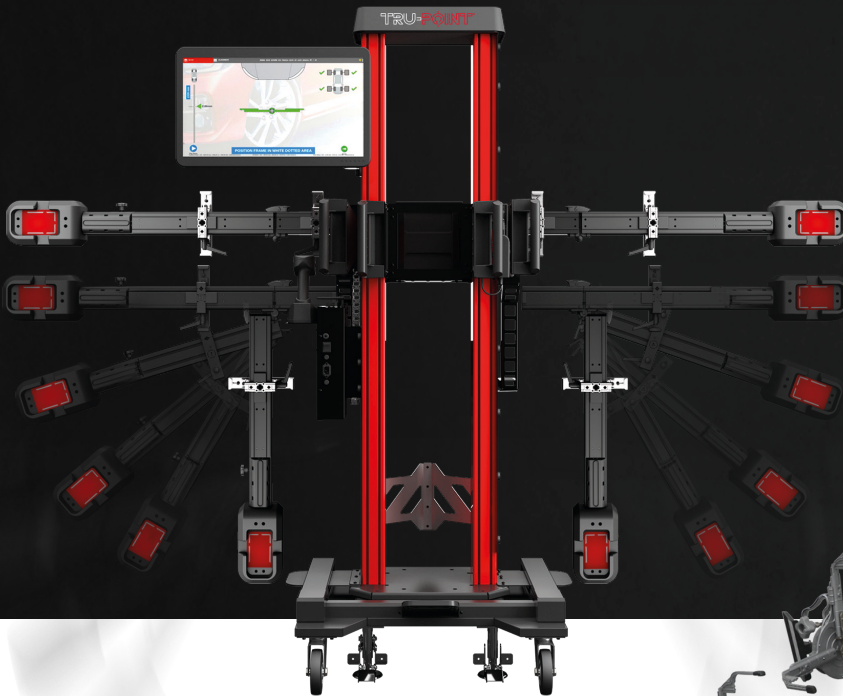

TRU-POINT™

ONE-STOP SOLUTION

STANDARD KIT

EESE505A

KIT INCLUDES:

STANDARD TARGET SET
MOBILE TARGET STORAGE CART
AC400 CLAMPS
CLAMP HANGERS
VIN SCANNER
TARGET AUXILIARY BAR

TARGET SET INCLUDES:

HON-FC-01	MAZ-FC-02	NIS-FC-02	TOY-FC-02
HON-FC-02	MB-FC-01	SUB-FC-01	TOY-FC-03
HYU-FC-01	MIT-FC-01	SUB-FC-02	VAG-FC-01
MAZ-FC-01	NIS-FC-01	TOY-FC-01	
RAD-11			

Visit myTru-Point.com for more information

JohnBean